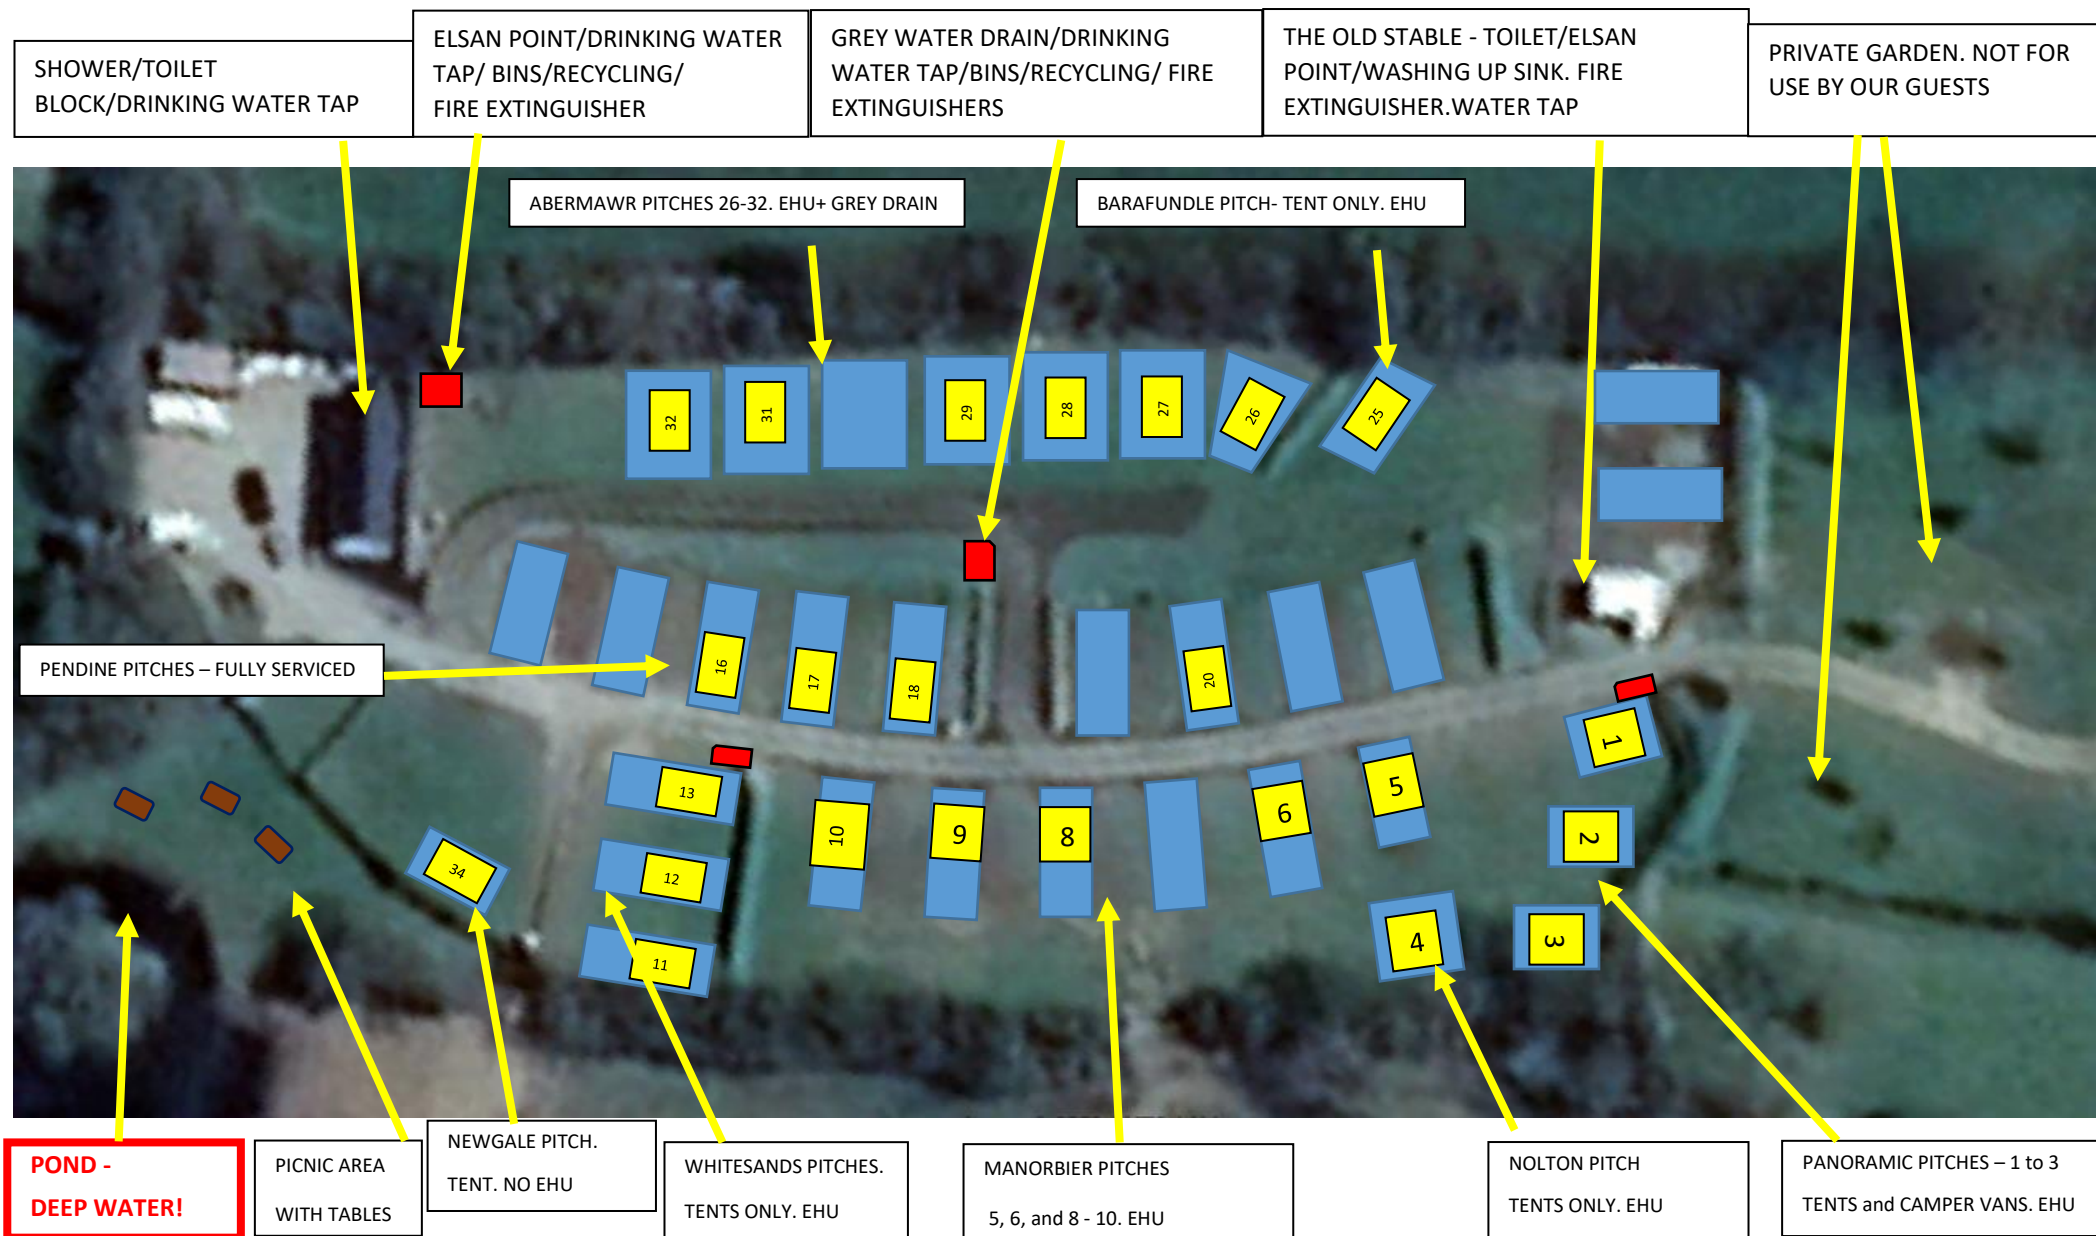

## PELCOMB CROSS CAMPSITE PITCH LOCATOR.

**WARNING!!!! THIS CAMPSITE HAS A POND. THE WATER IS DEEP AND CHILDREN MUST BE SUPERVISED WHEN NEAR THE WATER.**